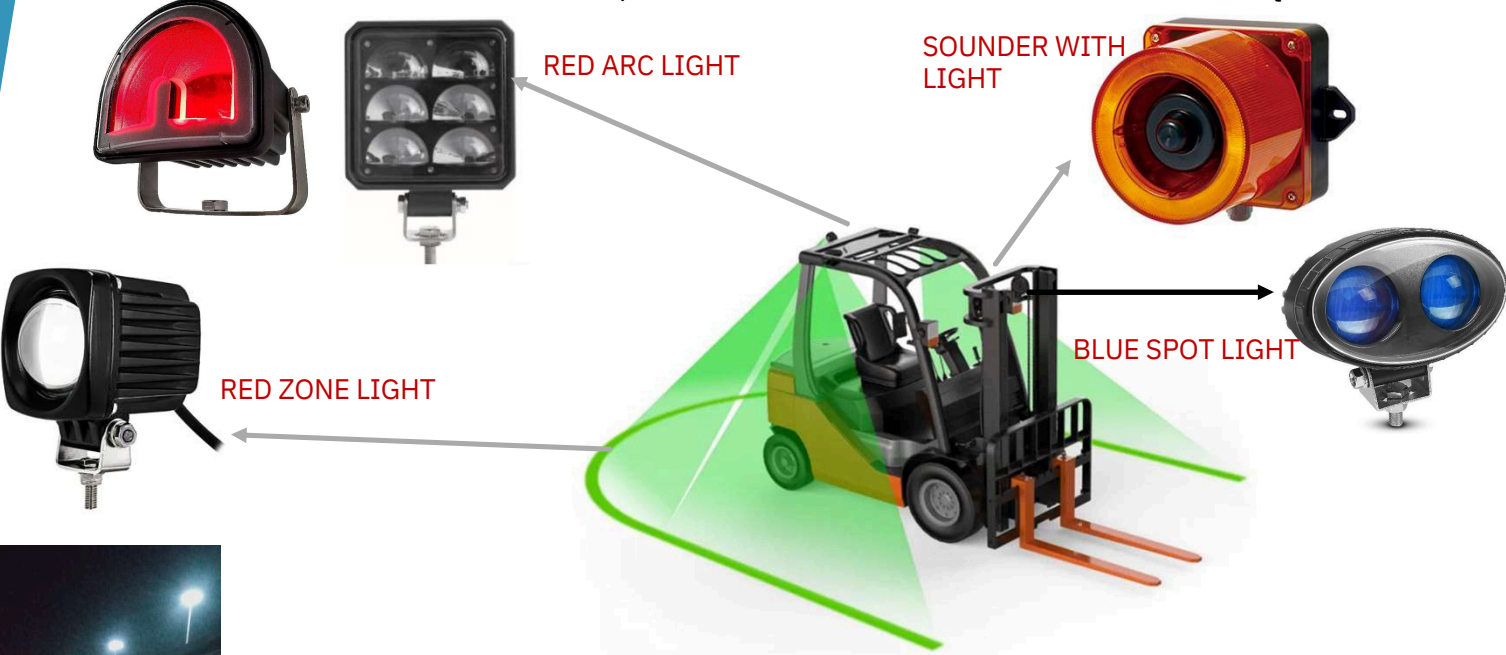

Coil, SOV, Base complete module

Application Examples with Photos

MULTI-BATTERY CHARGERS

Rotating Search Light

LARGE AXIAL FAN

SIREN WITH BAR LIGHT FOR SECURITY VEHICLES

LVDT positions sensors

Products for Crane, STS, RTG, etc

HEAVY Duty Encoder

PRESSURE SENSORS

BEACON Light/SOUNDER

RED ZONE / HALO LIGHTS FOR MATERIAL HANDLING EQUIPMENTS

SITE PHOTOS

PROCESS INSTRUMENTATION , Pressure/ Temperature Gauges, Transmitter, Sensors

Pressure Transmitter